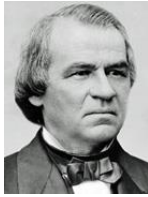

THIS IS NOT YOUR ANSWER SHEET

16

Abraham Lincoln
Lived 1809-1865
Born in Kentucky
Died in Washington, D.C.
President 1861-1865
Party: Republican

17

Andrew Johnson
Lived 1808-1875
Born in North Carolina
Died in Tennessee
President 1865-1869
Party: Democratic

18

Ulysses Grant
Lived 1822-1885
Born in Ohio
Died in New York
President 1869-1877
Party: Republican

19

Rutherford Hayes
Lived 1822-1893
Born in Ohio
Died in Ohio
President 1877-1881
Party: Republican

20

James Garfield
Lived 1831-1881
Born in Ohio
Died in New Jersey
President 1881-1881
Party: Republican

21

Chester Arthur
Lived 1830-1886
Born in Vermont
Died in New York
President 1881-1885
Party: Republican

22

Grover Cleveland
Lived 1837-1908
Born in New Jersey
Died in New Jersey
President 1885-1889
Party: Democratic