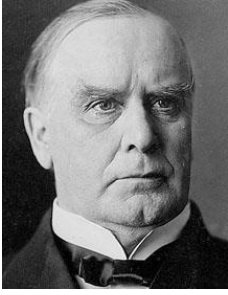

21

Chester Arthur
Lived 1830-1886
Born in Vermont
Died in New York
President 1881-1885
Party: Republican

22

Grover Cleveland
Lived 1837-1908
Born in New Jersey
Died in New Jersey
President 1885-1889
Party: Democratic

23

Benjamin Harrison
Lived 1833-1901
Born in Ohio
Died in Indiana
President 1889-1893
Party: Republican

24

Grover Cleveland
Lived 1837-1908
Born in New Jersey
Died in New Jersey
President 1893-1897
Party: Democratic

PRESIDENTS FACTS 25-33

25

William McKinley
Lived 1843-1901
Born in Ohio
Died in New York
President 1897-1901
Party: Republican

26

Theodore Roosevelt
Lived 1858-1919
Born in New York
Died in New York
President 1901-1909
Party: Republican

27

William Taft
Lived 1857-1930
Born in Ohio
Died in Washington, D.C.
President 1909-1913
Party: Republican

28

Woodrow Wilson
Lived 1856-1924
Born in Virginia
Died in Washington, D.C.
President 1913-1921
Party: Democratic