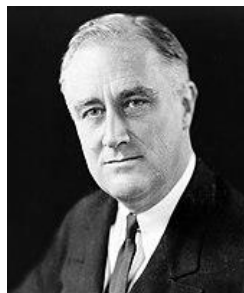

32

Franklin Roosevelt
Lived 1882-1945
Born in New York
Died in Georgia
President 1933-1945
Party: Democratic