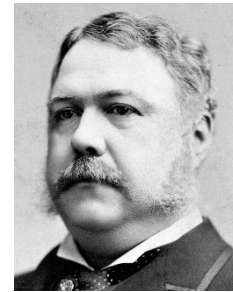

18

Ulysses Grant
Lived 1822-1885
Born in Ohio
Died in New York
President 1869-1877
Party: Republican

19

Rutherford Hayes
Lived 1822-1893
Born in Ohio
Died in Ohio
President 1877-1881
Party: Republican

20

James Garfield
Lived 1831-1881
Born in Ohio
Died in New Jersey
President 1881-1881
Party: Republican

21

Chester Arthur
Lived 1830-1886
Born in Vermont
Died in New York
President 1881-1885
Party: Republican

22

Grover Cleveland
Lived 1837-1908
Born in New Jersey
Died in New Jersey
President 1885-1889
Party: Democratic