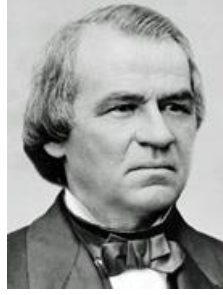

PRESIDENTS FACTS 16-24

16

Abraham Lincoln
Lived 1809-1865
Born in Kentucky
Died in Washington, D.C.
President 1861-1865
Party: Republican

17

Andrew Johnson
Lived 1808-1875
Born in North Carolina
Died in Tennessee
President 1865-1869
Party: Democratic

18

Ulysses Grant
Lived 1822-1885
Born in Ohio
Died in New York
President 1869-1877
Party: Republican

19

Rutherford Hayes
Lived 1822-1893
Born in Ohio
Died in Ohio
President 1877-1881
Party: Republican

20

James Garfield
Lived 1831-1881
Born in Ohio
Died in New Jersey
President 1881-1881
Party: Republican

21

Chester Arthur
Lived 1830-1886
Born in Vermont
Died in New York
President 1881-1885
Party: Republican

22

Grover Cleveland
Lived 1837-1908
Born in New Jersey
Died in New Jersey
President 1885-1889
Party: Democratic