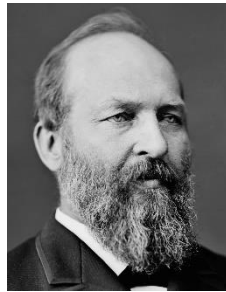

PRESIDENTS FACTS 16-24

16

Abraham Lincoln
Lived 1809-1865
Born in Kentucky
Died in Washington, D.C.
President 1861-1865
Party: Republican

17

Andrew Johnson
Lived 1808-1875
Born in North Carolina
Died in Tennessee
President 1865-1869
Party: Democratic

18

Ulysses Grant
Lived 1822-1885
Born in Ohio
Died in New York
President 1869-1877
Party: Republican

19

Rutherford Hayes
Lived 1822-1893
Born in Ohio
Died in Ohio
President 1877-1881
Party: Republican

20

James Garfield
Lived 1831-1881
Born in Ohio
Died in New Jersey
President 1881-1881
Party: Republican

21

Chester Arthur
Lived 1830-1886
Born in Vermont
Died in New York
President 1881-1885
Party: Republican

22

Grover Cleveland
Lived 1837-1908
Born in New Jersey
Died in New Jersey
President 1885-1889
Party: Democratic