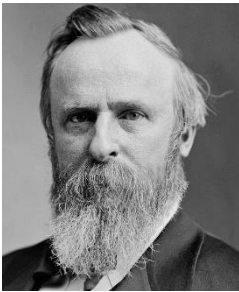

PRESIDENTS FACTS 16-24

16

Abraham Lincoln
Lived 1809-1865
Born in Kentucky
Died in Washington, D.C.
President 1861-1865
Party: Republican

17

Andrew Johnson
Lived 1808-1875
Born in North Carolina
Died in Tennessee
President 1865-1869
Party: Democratic

18

Ulysses Grant
Lived 1822-1885
Born in Ohio
Died in New York
President 1869-1877
Party: Republican

19

Rutherford Hayes
Lived 1822-1893
Born in Ohio
Died in Ohio
President 1877-1881
Party: Republican

20

James Garfield
Lived 1831-1881
Born in Ohio
Died in New Jersey
President 1881-1881
Party: Republican